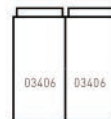

03418
H84 x W53 x D62 x SH46 cm

03412
H73 x W58 x D80 x SH35 cm

03490
H35 x W52 x D51 cm

03440
H99 x W72 x D192 x SH34 cm

03435
H46 x W200 x D44 x SH46 cm

03416
H110 x W50 x D43 x SH79 cm

03498
H75 x W60 x D90 cm

03470
H75 cm - 89,5 x 90 cm

03451 - 03453
H75 cm - 179,5 x 90 cm
H75 cm - 233,5 x 90 cm

05689E - Bartable with ceramic top
H105 cm - 82,5 x 82,5 cm

00-white

80-Desert

63-Bamboo

74-Quartz

Stackable

NATAL sofa

page 64-69

Inox 316L

03406 - 2-seater

H22 x W144 x D72 x SH22 cm
cushions + backs not included

03407 - 3-seater

H22 x W216 x D72 x SH22 cm
cushions + backs not included

03497 - back

cushions not included

03496 - armrest

cushions not included

05482 - Salon Table

H25 62 x 62 cm

05481 - Salon Table

H25 122 x 62 cm

3 ceramic tops: