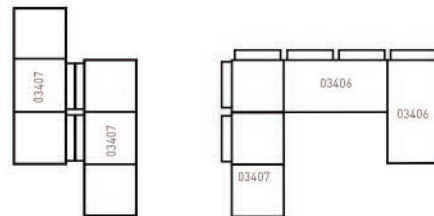

03418
H84 x W53 x D62 x SH46 cm

03412
H73 x W58 x D80 x SH35 cm

03490
H35 x W52 x D51 cm

03440
H99 x W72 x D192 x SH34 cm

03435
H46 x W200 x D44 x SH46 cm

03416
H110 x W50 x D43 x SH79 cm

03498
H75 x W60 x D90 cm

03470
H75 cm - 89,5 x 90 cm

03451 - 03453
H75 cm - 179,5 x 90 cm
H75 cm - 233,5 x 90 cm

05689E - Bartable with ceramic top
H105 cm - 82,5 x 82,5 cm

00-white

80-Desert

63-Bamboo

74-Quartz

Stackable

NATAL sofa

page 64-69

Inox 316L

03406 - 2-seater

H22 x W144 x D72 x SH22 cm
cushions + backs not included

03407 - 3-seater

H22 x W216 x D72 x SH22 cm
cushions + backs not included

03497 - back

cushions not included

03496 - armrest

cushions not included

05482 - Salon Table

H25 62 x 62 cm

05481 - Salon Table

H25 122 x 62 cm

3 ceramic tops: