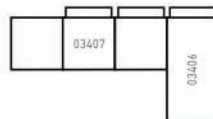

03418
H84 x W53 x D62 x SH46 cm

03412
H73 x W58 x D80 x SH35 cm

03490
H35 x W52 x D51 cm

03440
H99 x W72 x D192 x SH34 cm

03435
H46 x W200 x D44 x SH46 cm

03416
H110 x W50 x D43 x SH79 cm

03498
H75 x W60 x D90 cm

03470
H75 cm - 89,5 x 90 cm

03451 - 03453
H75 cm - 179,5 x 90 cm
H75 cm - 233,5 x 90 cm

05689E - Bartable with ceramic top
H105 cm - 82,5 x 82,5 cm

00-white

80-Desert

63-Bamboo

74-Quartz

Stackable

NATAL sofa

page 64-69

Inox 316L

03406 - 2-seater

H22 x W144 x D72 x SH22 cm
cushions + backs not included

03407 - 3-seater

H22 x W216 x D72 x SH22 cm
cushions + backs not included

03497 - back

cushions not included

03496 - armrest

cushions not included

05482 - Salon Table

H25 62 x 62 cm

05481 - Salon Table

H25 122 x 62 cm

3 ceramic tops: