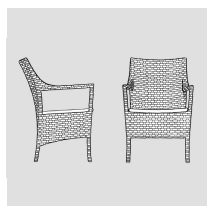

SPECIFICATIONS

Rausch / Tables & Chairs

dimensions (cm)

Cape Coral
Armchair

Product Code

6-210 E

60

63

90

44

Apollo Beach
Stacking chair with armrests

Product Code

6-219 E

58

65

90