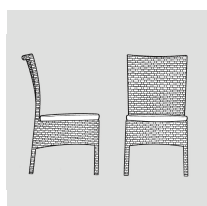

SPECIFICATIONS

Rausch / Tables & Chairs

dimensions (cm)

Cape Coral
Armchair

Product Code

6-210 E

60

63

90

44

Apollo Beach
Stacking chair with armrests

Product Code

6-219 E

58

65

90

43

Cocoa Beach
Chair

Product Code

6-241 E

49

60

92

44