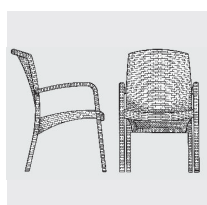

SPECIFICATIONS

Rausch / Tables & Chairs

dimensions (cm)

Cape Coral
Armchair

Product Code

6-210 E

60

63

90

44

Apollo Beach
Stacking chair with armrests

Product Code

6-219 E

58

65

90

Cocoa Beach
Armchair

Product Code

6-242 E

61

61

92

44

Sunny Beach
Stacking chair