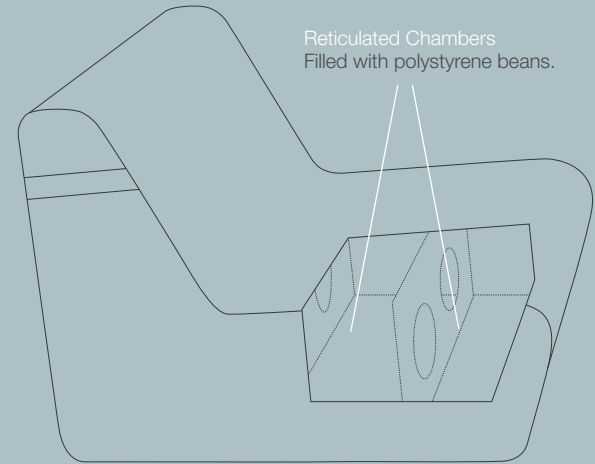

Sunbrella Canvas Shell

This fantastic fabric is well known for its weatherproof qualities: It is guaranteed resistant to fading and deterioration, yet feels softer than cotton canvas.

Waterproof Lining

The Marine Bean has a polyester liner allowing the cover to be removed.

Polyester Stitching
For long-lasting, extra strong seams.

Isla Collection

The Isla shares the exterior characteristics of the classic Marine Bean. In addition, the Isla's unique internal structure comprises 'reticulated chambers' (patent pending) which can be filled through a single aperture.