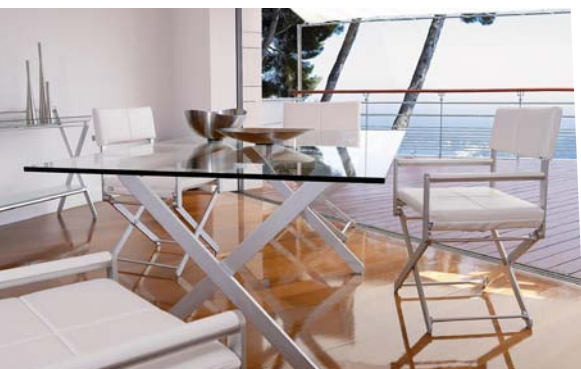

some

rausch

sifas

MANUTTI

VERSUS

BY TRIBU

TRIBU

Cosh Living offer an exclusive range of designer outdoor furniture for the residential and contract sectors.

Our creatively designed showrooms beautifully capture comfortable and stylish leisure living, bridging the gap between indoors and out.

To experience Cosh Living visit your nearest showroom or online [www.coshliving.com](http://www.coshliving.com)